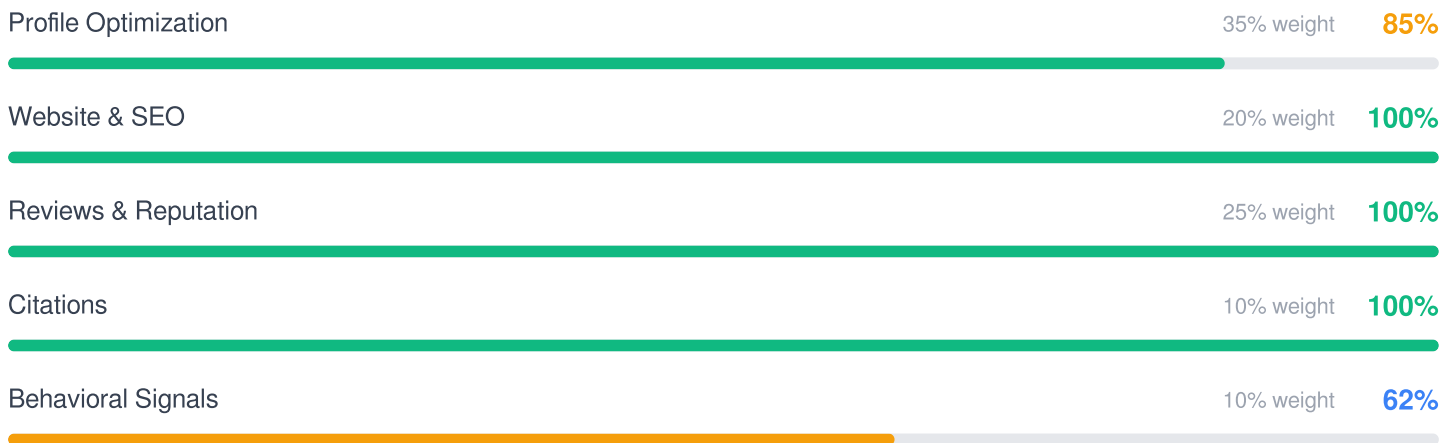

## SCORE BY CATEGORY

### Behavioral Signals

1/2 passed

- ✓ Profile Completeness
- ✗ Business Attributes  
Add business attributes (accessibility, amenities, etc.)

**Note:** This score evaluates your Google Business Profile optimization (completeness, photos, description, etc.) — not your actual visibility in Google search results. A high score indicates your profile is well-configured, which can improve your local ranking potential.