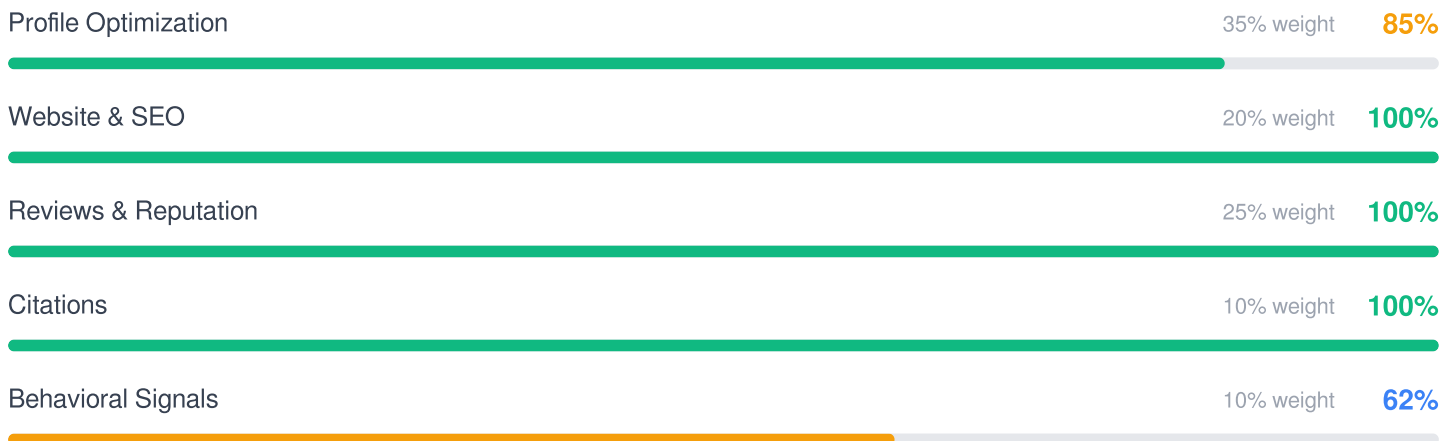

# Chaayos Experience - Skymark One

Noida, IN  
+91 95995 98306  
<https://www.chaayos.com/>

Excellent

Your GMB profile is excellent! You've passed 17/19 checks. Keep up the great work with regular updates and reviews.

## SCORE BY CATEGORY