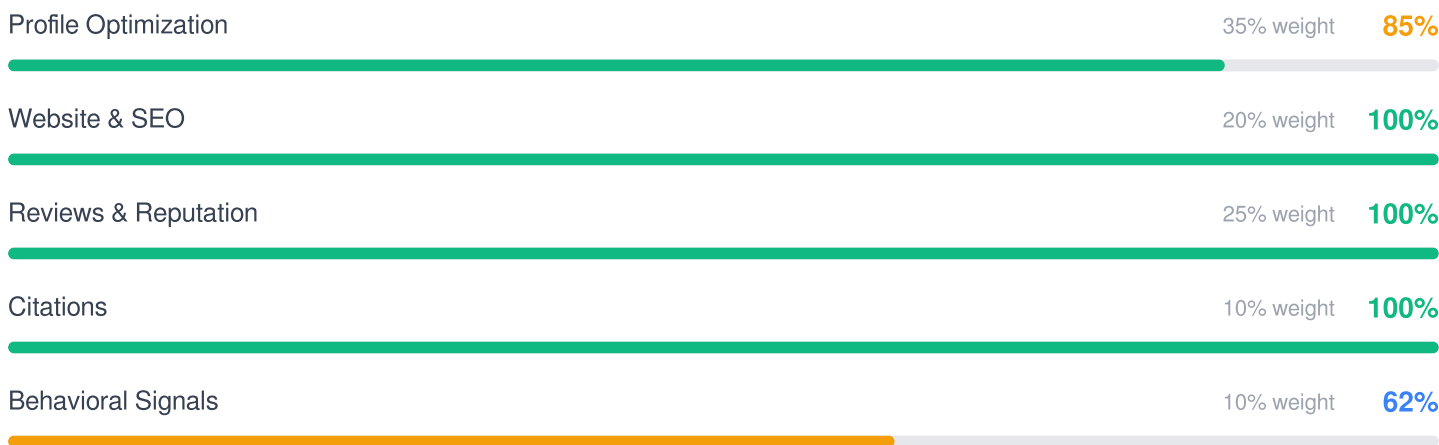

SCORE BY CATEGORY

ISSUES TO FIX (2)

- **1 Business Description** -5 pts
  Your business description needs attention.
  [Write a detailed description (100+ characters) with relevant keywords](#)
- **2 Business Attributes** -3 pts
  Your business attributes needs attention.
  [Add business attributes (accessibility, amenities, etc.)](#)