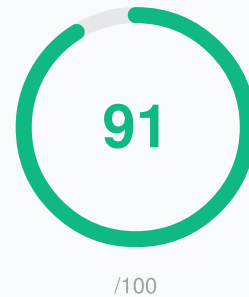

DOC Electric

Lakeland, US
+1 863-616-3003
<https://www.docelectricalservices.com/>

Excellent

Your GMB profile is excellent! You've passed 17/19 checks. Keep up the great work with regular updates and reviews.