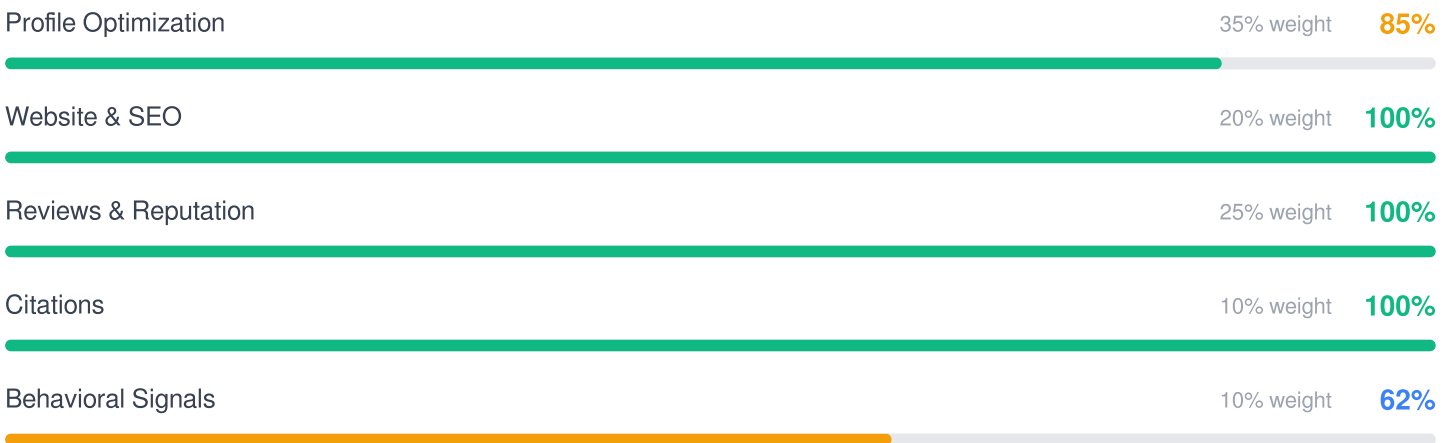

SCORE BY CATEGORY

ISSUES TO FIX (2)

- **1 Business Description** -5 pts
  Your business description needs attention.
  [Write a detailed description (100+ characters) with relevant keywords](#)
- **2 Business Attributes** -3 pts
  Your business attributes needs attention.
  [Add business attributes (accessibility, amenities, etc.)](#)