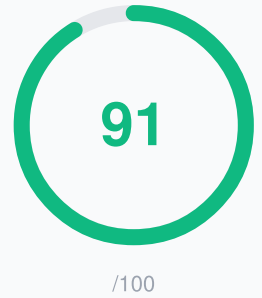

Downtown Smiles Phoenix Dental Care

Phoenix, US
+1 602-566-9005
<http://downtownsmilesphx.com/>

Excellent

Your GMB profile is excellent! You've passed 17/19 checks. Keep up the great work with regular updates and reviews.