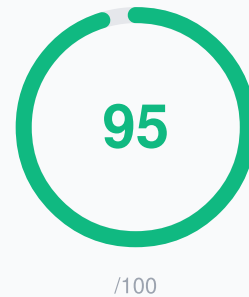

Europa-Park

Rust, DE
+49 7822 776688
<https://www.europapark.de/>

Excellent

Your GMB profile is excellent! You've passed 20/25 checks. Keep up the great work with regular updates and reviews.

SCORE BY CATEGORY