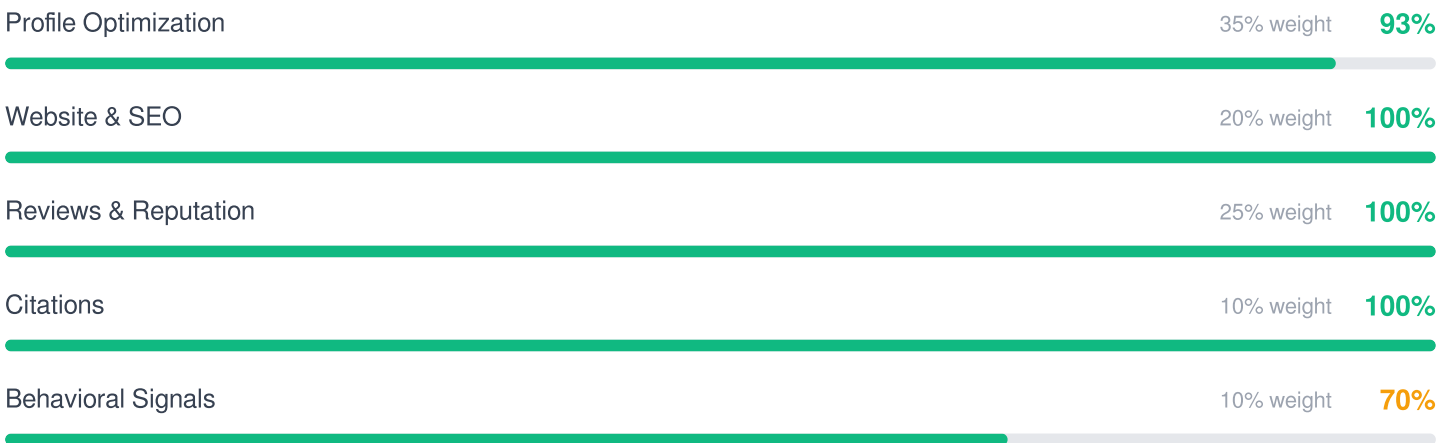

SCORE BY CATEGORY

ISSUES TO FIX (2)

- **1 Business Attributes** -3 pts

  Your business attributes needs attention.
  [Add business attributes (accessibility, amenities, etc.)](#)
- **2 Business Description** -2 pts

  Your business description needs attention.
  [Write a detailed description (100+ characters) with relevant keywords](#)