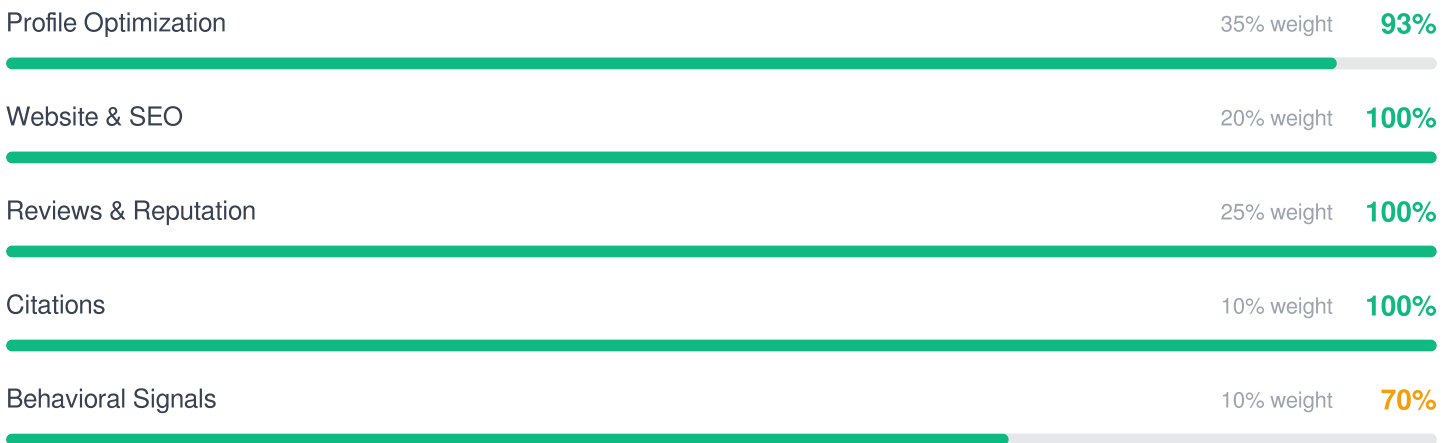

SCORE BY CATEGORY

ISSUES TO FIX (2)

- **1 Business Attributes** -3 pts

  Your business attributes needs attention.
  [Add business attributes (accessibility, amenities, etc.)](#)
- **2 Business Description** -2 pts

  Your business description needs attention.
  [Write a detailed description (100+ characters) with relevant keywords](#)