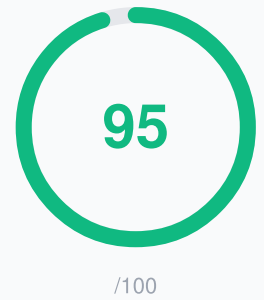

Europa-Park

Rust, DE
+49 7822 776688
<https://www.europapark.de/>

Excellent

Your GMB profile is excellent! You've passed 17/19 checks. Keep up the great work with regular updates and reviews.

SCORE BY CATEGORY