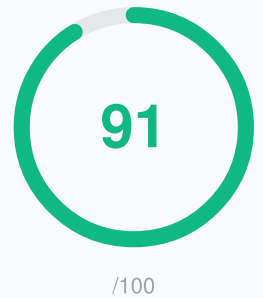

Family Dental Care of Olathe

Olathe, US
+1 913-675-5810
http://familydentalcareofolathe.com/?utm_source=gbp&utm_medium=organic&utm_campaign=yext_listing

Excellent

Your GMB profile is excellent! You've passed 17/19 checks. Keep up the great work with regular updates and reviews.