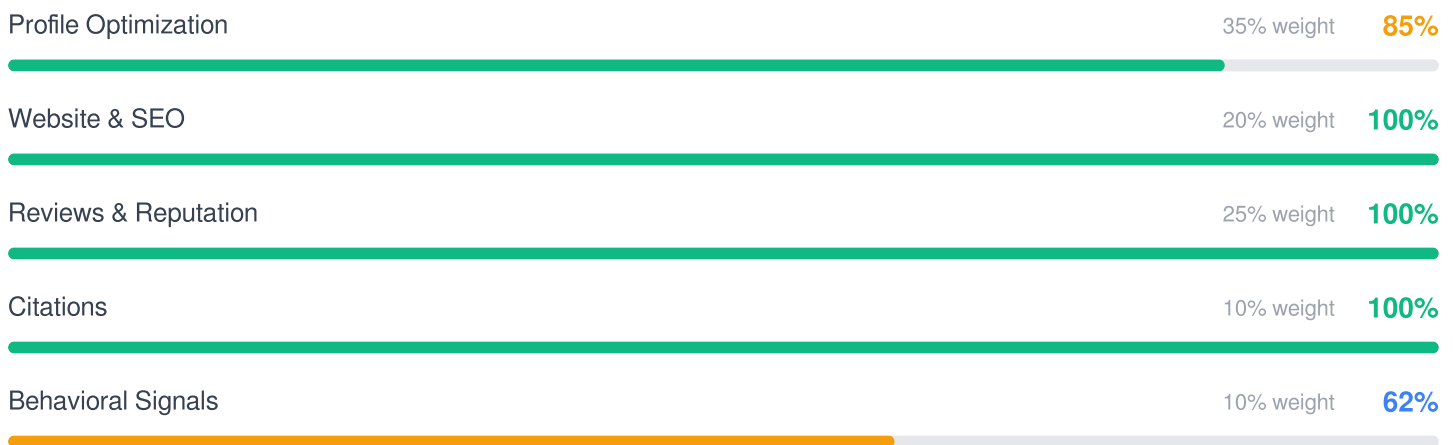

SCORE BY CATEGORY

ISSUES TO FIX (2)

- **1 Business Description** -5 pts

  Your business description needs attention.
  Write a detailed description (100+ characters) with relevant keywords
- **2 Business Attributes** -3 pts

  Your business attributes needs attention.
  Add business attributes (accessibility, amenities, etc.)