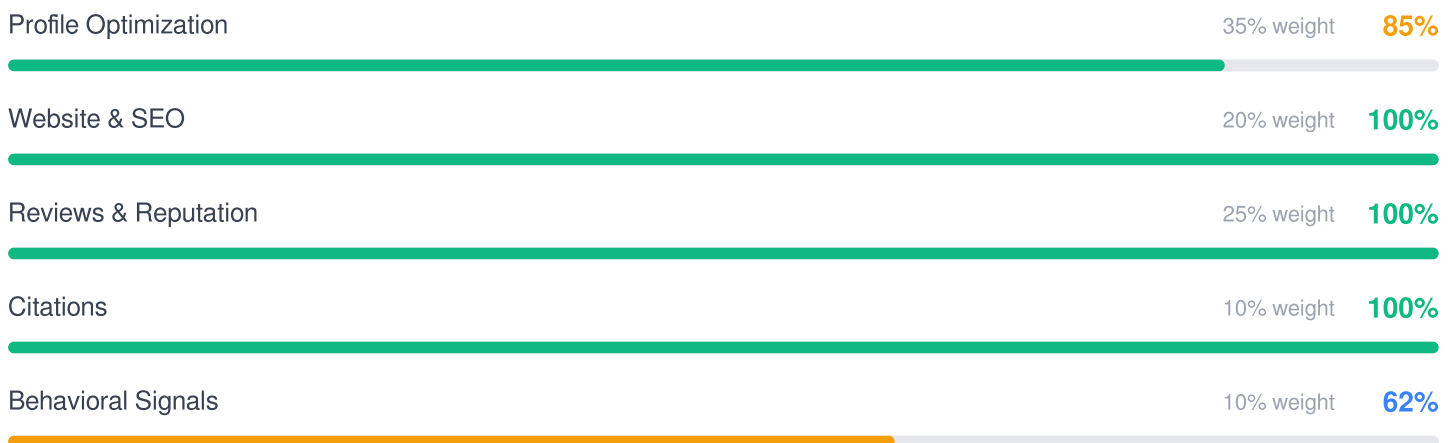

SCORE BY CATEGORY

ISSUES TO FIX (2)

- Business Description** -5 pts

Your business description needs attention.

Write a detailed description (100+ characters) with relevant keywords
- Business Attributes** -3 pts