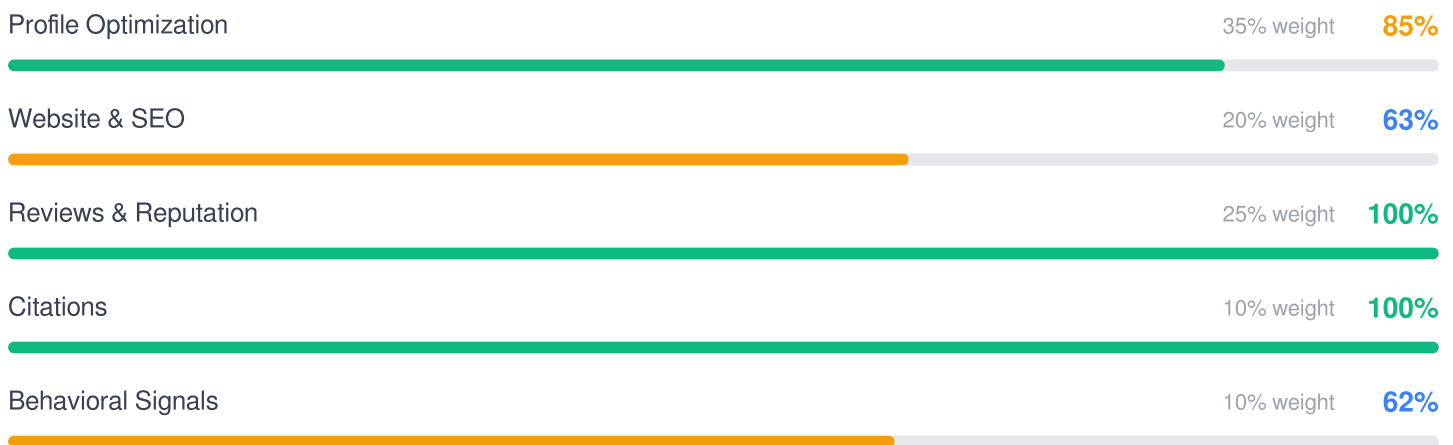

## SCORE BY CATEGORY

### Behavioral Signals

1/2 passed

- ✓ Profile Completeness
- ✗ Business Attributes  
Add business attributes (accessibility, amenities, etc.)

**Note:** This score evaluates your Google Business Profile optimization (completeness, photos, description, etc.) — not your actual visibility in Google search results. A high score indicates your profile is well-configured, which can improve your local ranking potential.