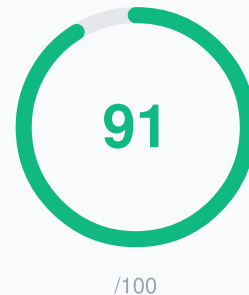

MTS Express Springfield Tire Dealer

Nixa, US
+1 417-986-1234
<https://www.mtsxpress.com/>

Excellent

Your GMB profile is excellent! You've passed 17/19 checks. Keep up the great work with regular updates and reviews.