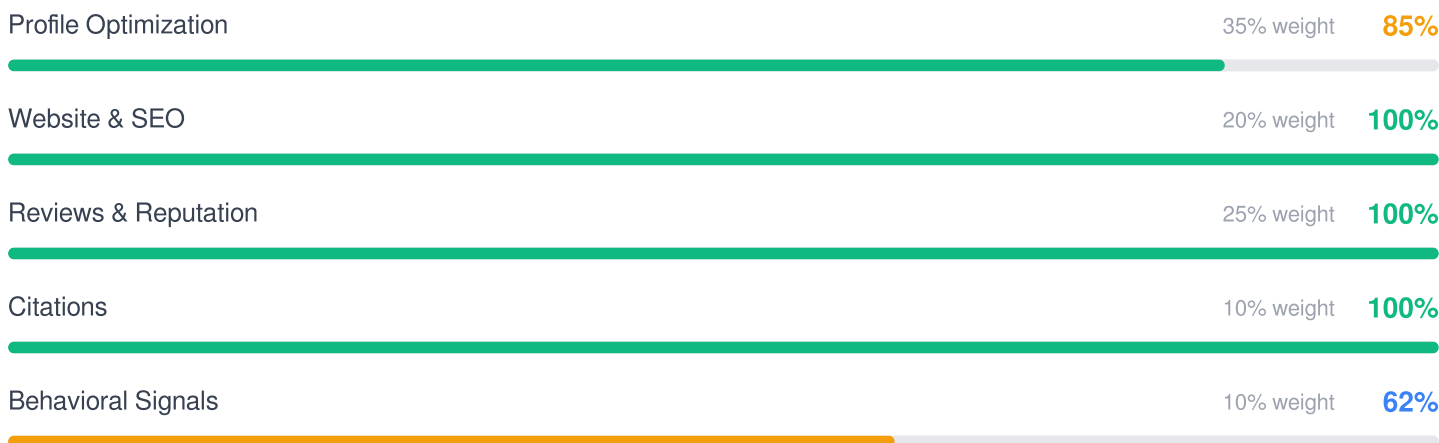

SCORE BY CATEGORY

ISSUES TO FIX (2)

- 1 Business Description** -5 pts

Your business description needs attention.

Write a detailed description (100+ characters) with relevant keywords
- 2 Business Attributes** -3 pts