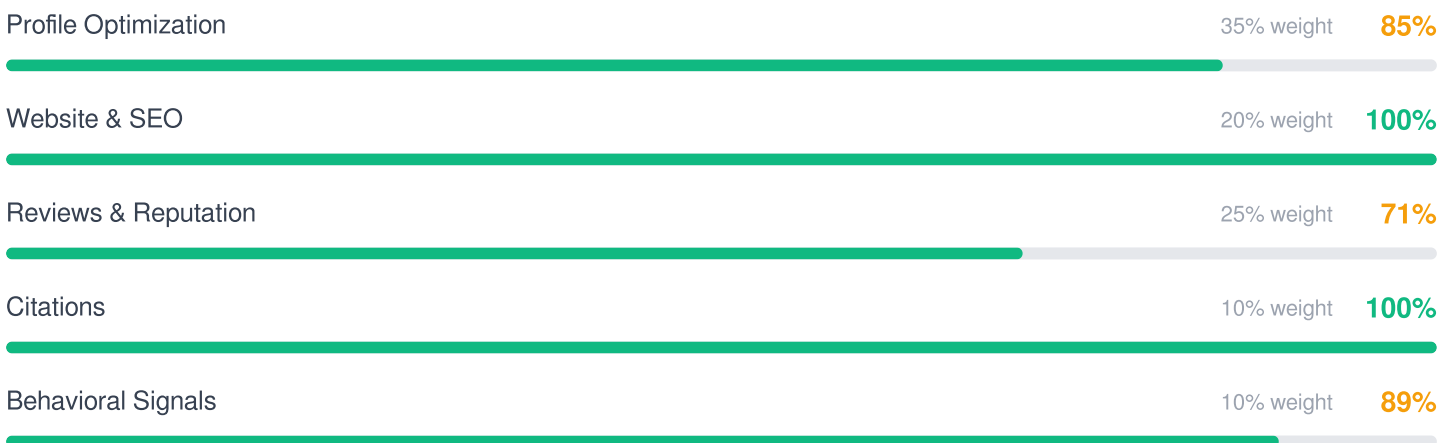

SCORE BY CATEGORY

ISSUES TO FIX (3)

1. **1 Business Description** -5 pts

   Your business description needs attention.
   Write a detailed description (100+ characters) with relevant keywords
2. **2 Owner Responses** -4 pts

   Your owner responses needs attention.
   No owner responses found — responding to reviews is a ranking signal
3. **3 Review Recency** -3 pts

   Your review recency needs attention.
   Last review was 60+ days ago — encourage new reviews