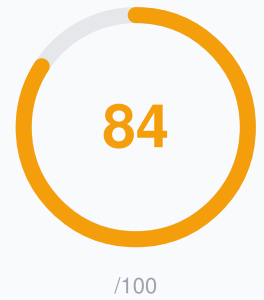

P.I Napa Rentals

Ayia Napa, CY
+357 99 648436
<https://pinaparentals.com/>

Good

Your GMB profile is good but has room for improvement. You've passed 16/19 checks. Focus on the issues highlighted below.

SCORE BY CATEGORY