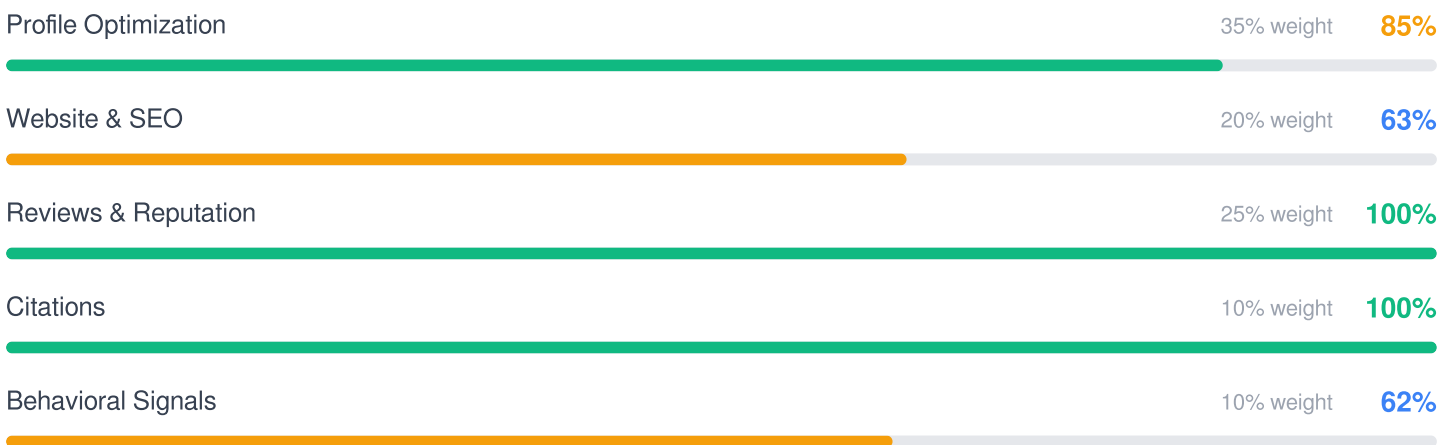

SCORE BY CATEGORY

ISSUES TO FIX (3)

1. **1 HTTPS Security** -8 pts

   Your https security needs attention.
   Your website should use HTTPS for security and SEO
2. **2 Business Description** -5 pts

   Your business description needs attention.
   Write a detailed description (100+ characters) with relevant keywords
3. **3 Business Attributes** -3 pts

   Your business attributes needs attention.
   Add business attributes (accessibility, amenities, etc.)