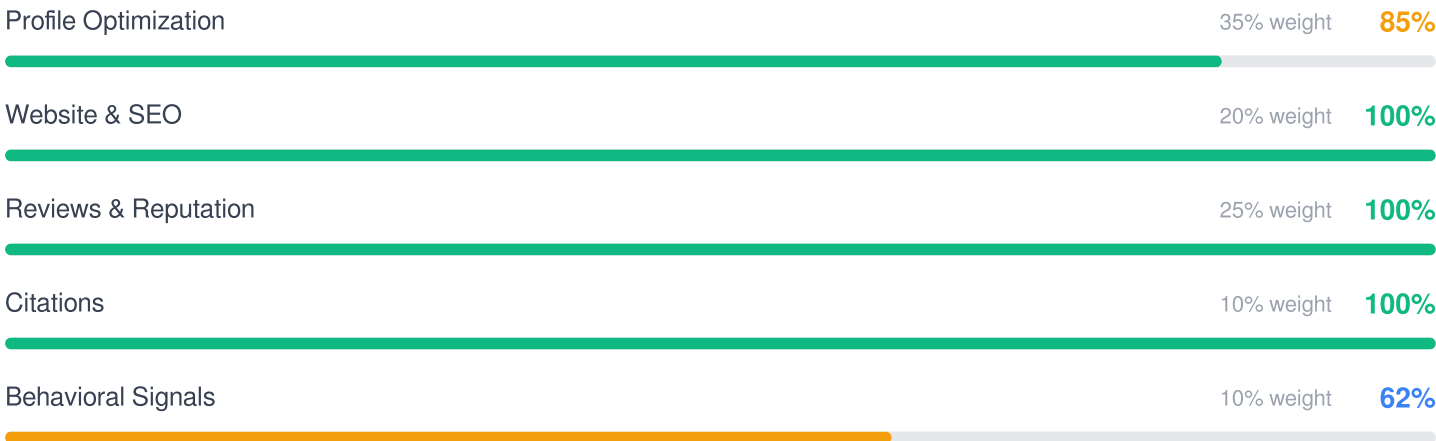

# Peluqueria Wonderland Kids

A Coruña, ES  
+34 981 02 72 09  
<https://wonderlandkids.es/>

Excellent

Your GMB profile is excellent! You've passed 17/19 checks. Keep up the great work with regular updates and reviews.

## SCORE BY CATEGORY