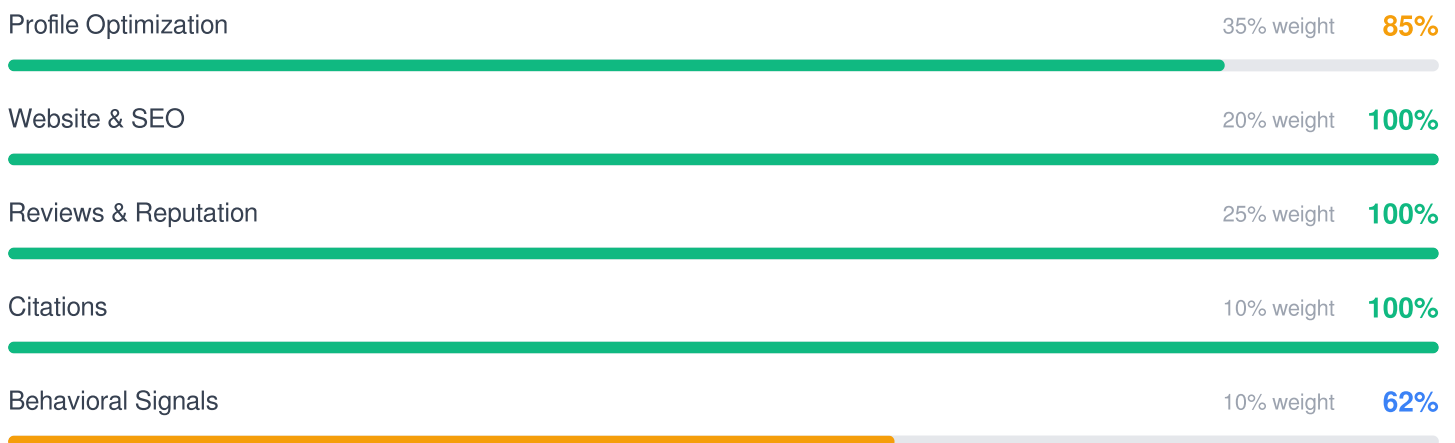

SCORE BY CATEGORY

ISSUES TO FIX (2)

- Business Description** -5 pts

Your business description needs attention.

Write a detailed description (100+ characters) with relevant keywords
- Business Attributes** -3 pts