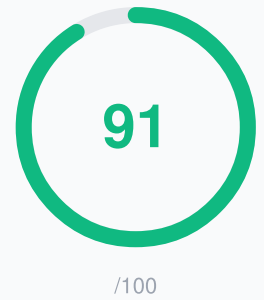

Roveri Panificadora

Atibaia, BR
+55 11 4416-3639
https://linktr.ee/roveri_panificadora?utm_source=linktree_admin_share

Excellent

Your GMB profile is excellent! You've passed 17/19 checks. Keep up the great work with regular updates and reviews.